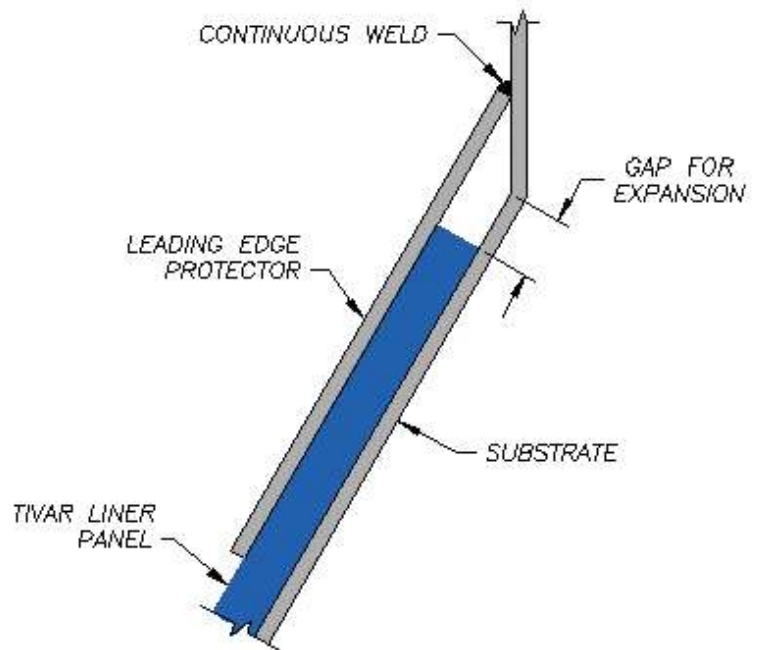

Leading Edge Protectors

ITEM # 0601000 - XXXX	
Z-style leading Edge Protectors (8' Lengths)	
1/4" & 3/8" Liners - Mild Steel	-0437
1/4" & 3/8" Liners - 304 S.S.	-7021
1/2" Liner - Mild Steel	-0438
1/2" Liner - 304 S.S.	-0484