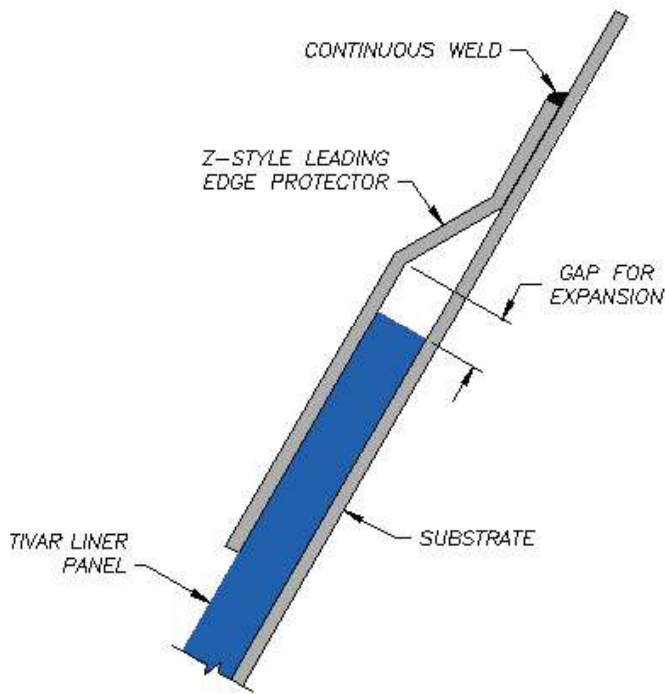

Leading Edge Protectors

ITEM # 0601000 - XXXX	
Z-style leading Edge Protectors (8' Lengths)	
1/4" & 3/8" Liners - Mild Steel	-0437
1/4" & 3/8" Liners - 304 S.S.	-7021
1/2" Liner - Mild Steel	-0438
1/2" Liner - 304 S.S.	-0484