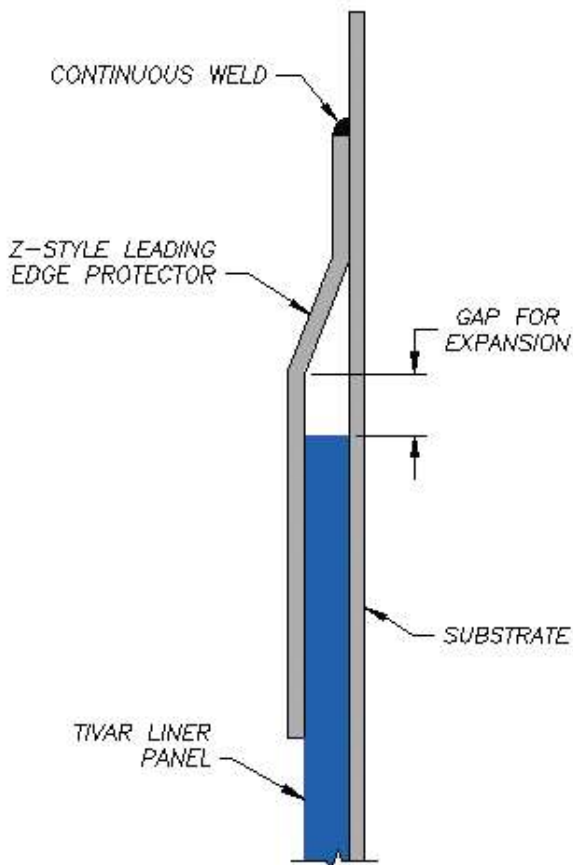

Leading Edge Protectors

ITEM # 0601000 - XXXX	
Z-style leading Edge Protectors (8' Lengths)	
1/4" & 3/8" Liners - Mild Steel	-0437
1/4" & 3/8" Liners - 304 S.S.	-7021
1/2" Liner - Mild Steel	-0438
1/2" Liner - 304 S.S.	-0484